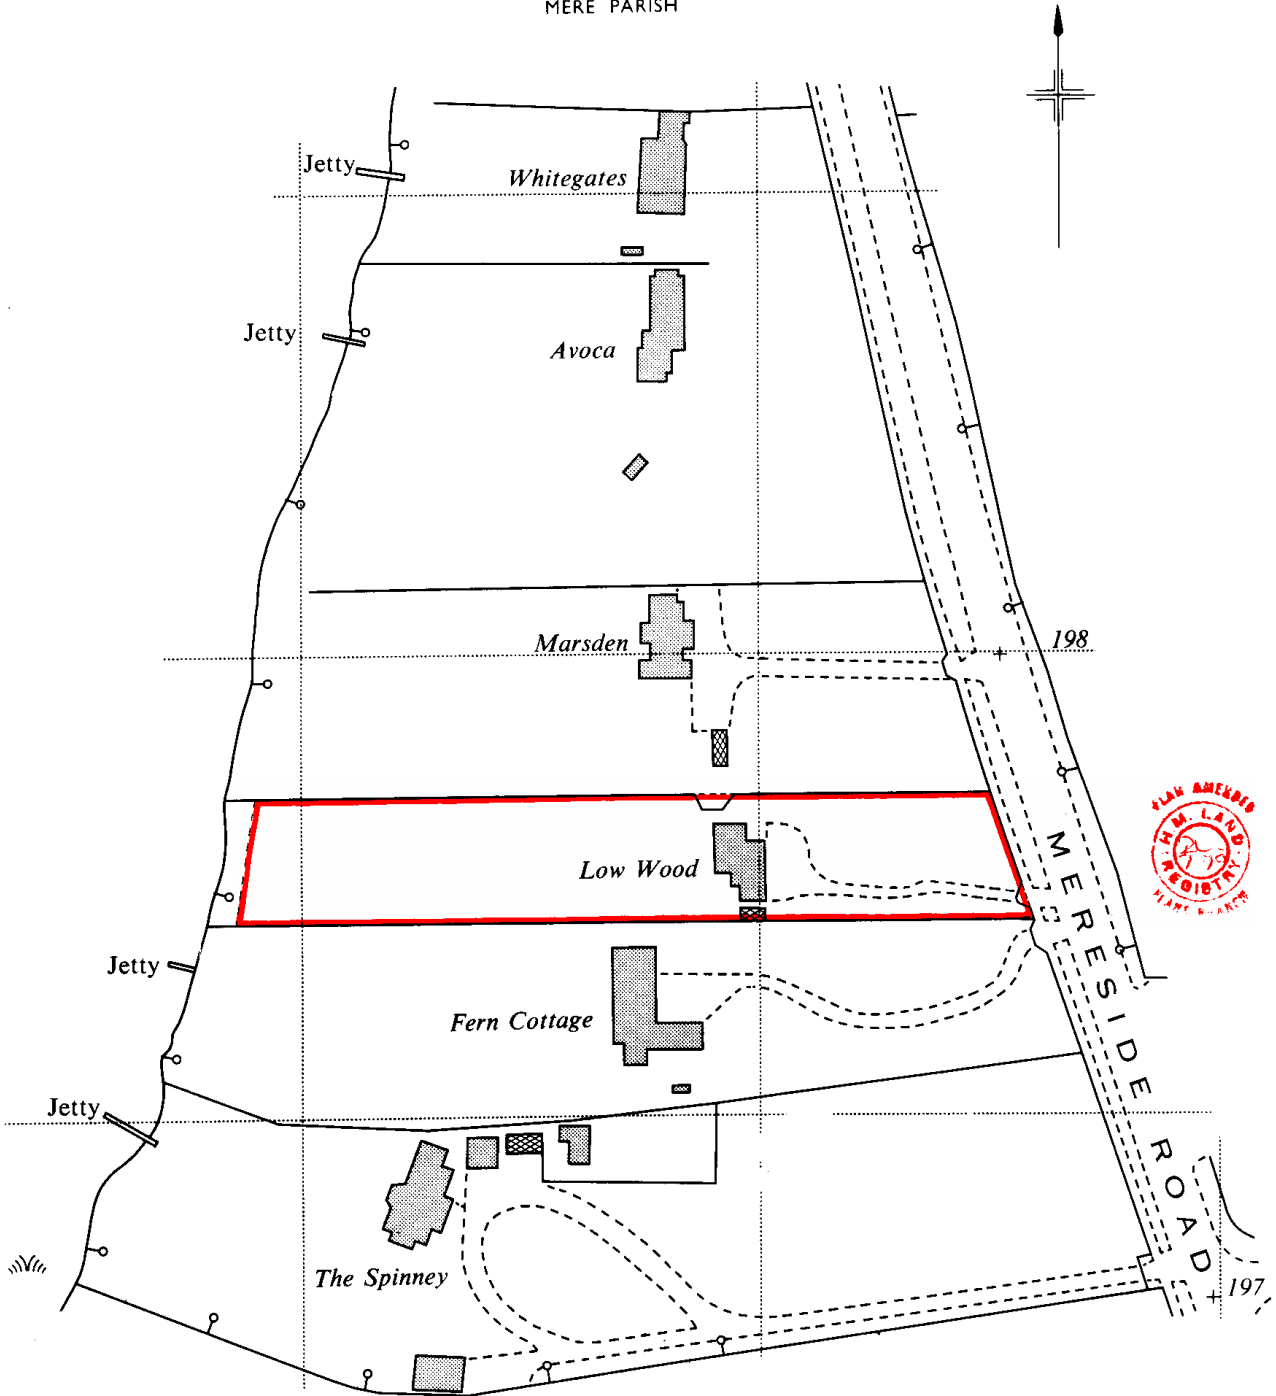

H.M. LAND REGISTRY		TITLE NUMBER	
		CH 256380	
ORDNANCE SURVEY PLAN REFERENCE	SJ 7381	SECTION B	Scale 1/1250 Enlarged from 1/2500
COUNTY CHESHIRE	DISTRICT MACCLESFIELD	© Crown copyright 1978	

MERE PARISH

This is a print of the view of the title plan obtained from HM Land Registry showing the state of the title plan on 14 August 2023 at 12:54:15. This title plan shows the general position, not the exact line, of the boundaries. It may be subject to distortions in scale. Measurements scaled from this plan may not match measurements between the same points on the ground.